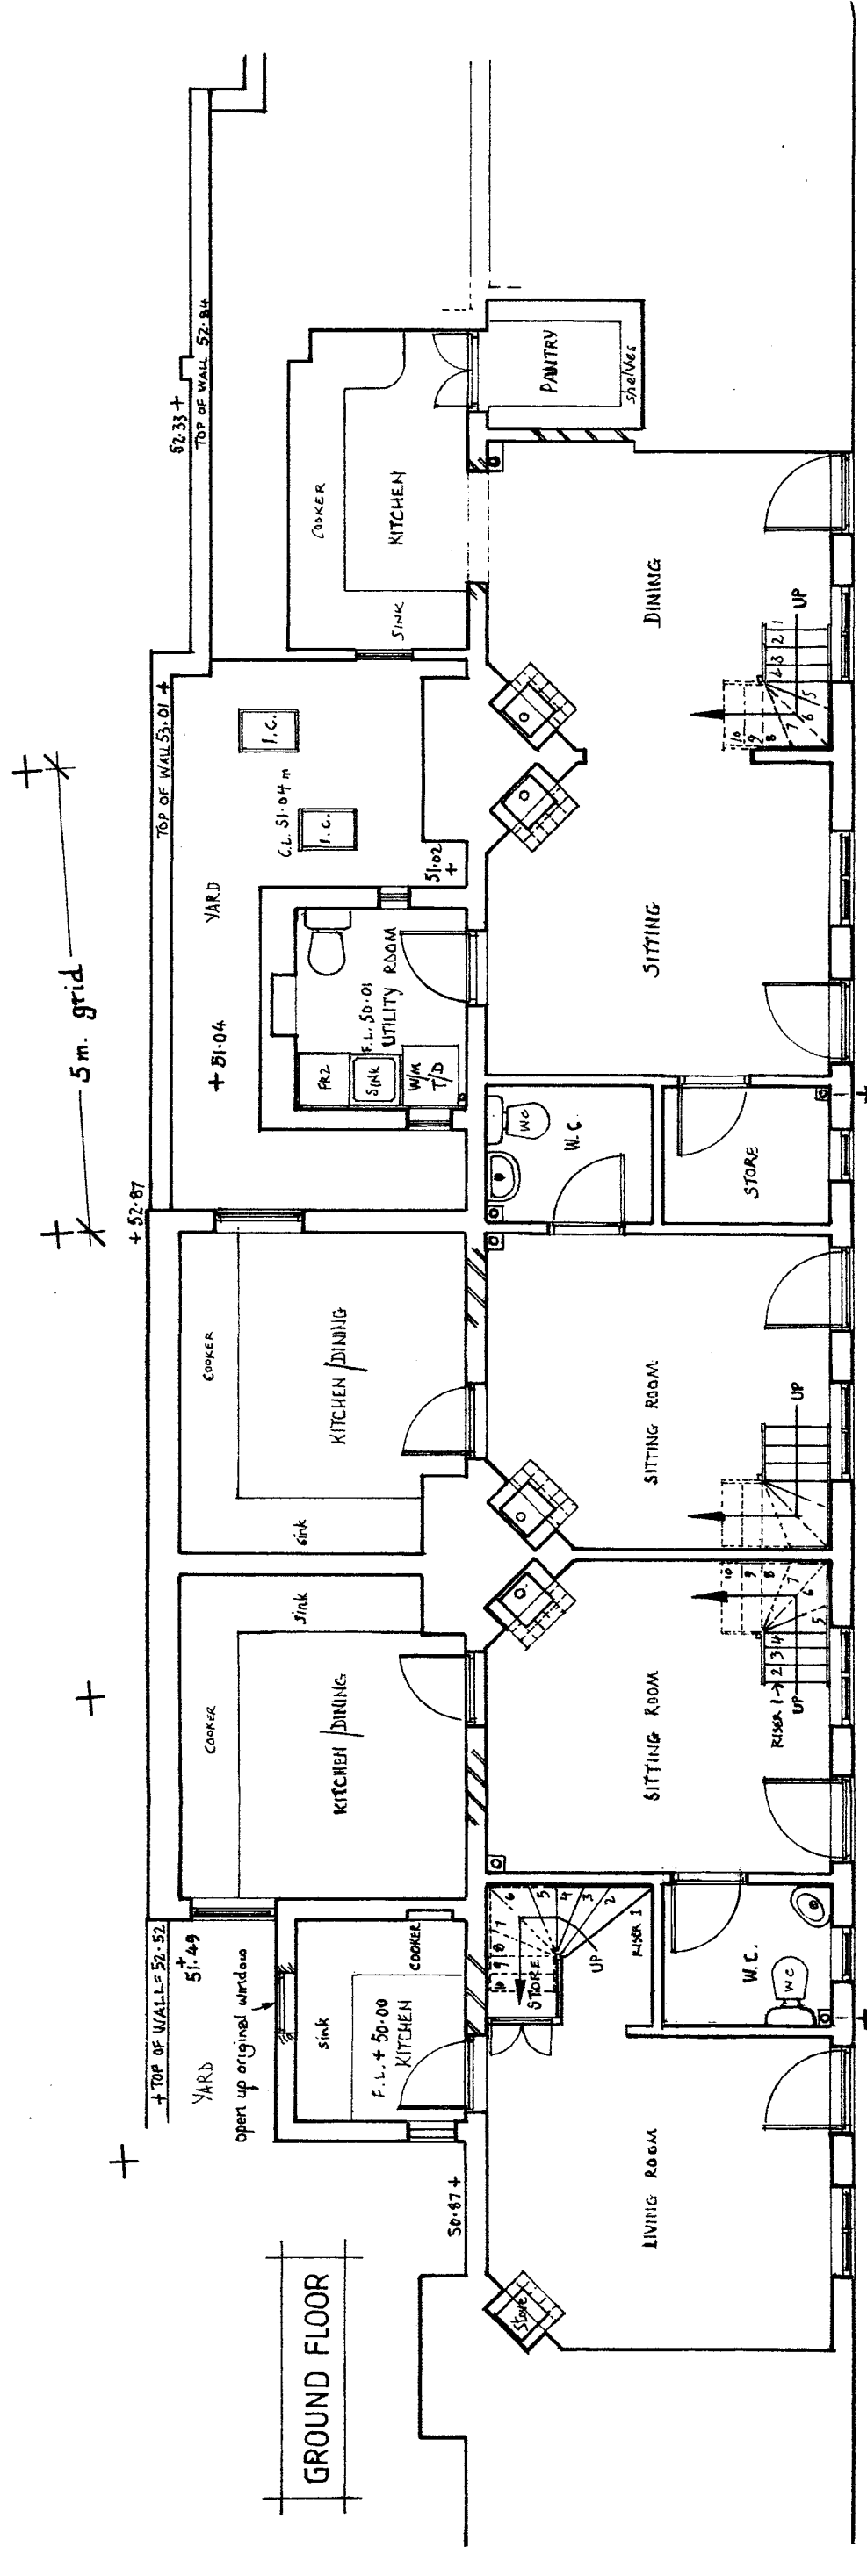

# GROUND & FIRST FLOOR PLANS AS PROPOSED

DRAWING No. CR-34 B

REDRAWN February 2020

Scale 1:50 at A2 size (landscape)

DO NOT SCALE BEFORE STARTING THE WORK. THE CONTRACTOR IS TO CHECK ALL DIMENSIONS ON SITE.

REVISION B - 22<sup>nd</sup> February 2020 - GROUND FLOOR W.C. RE-ALLOCATED TO COTTAGE N<sup>o</sup> 4

N<sup>o</sup> 6/7

N<sup>o</sup> 5

N<sup>o</sup> 4

N<sup>o</sup> 3