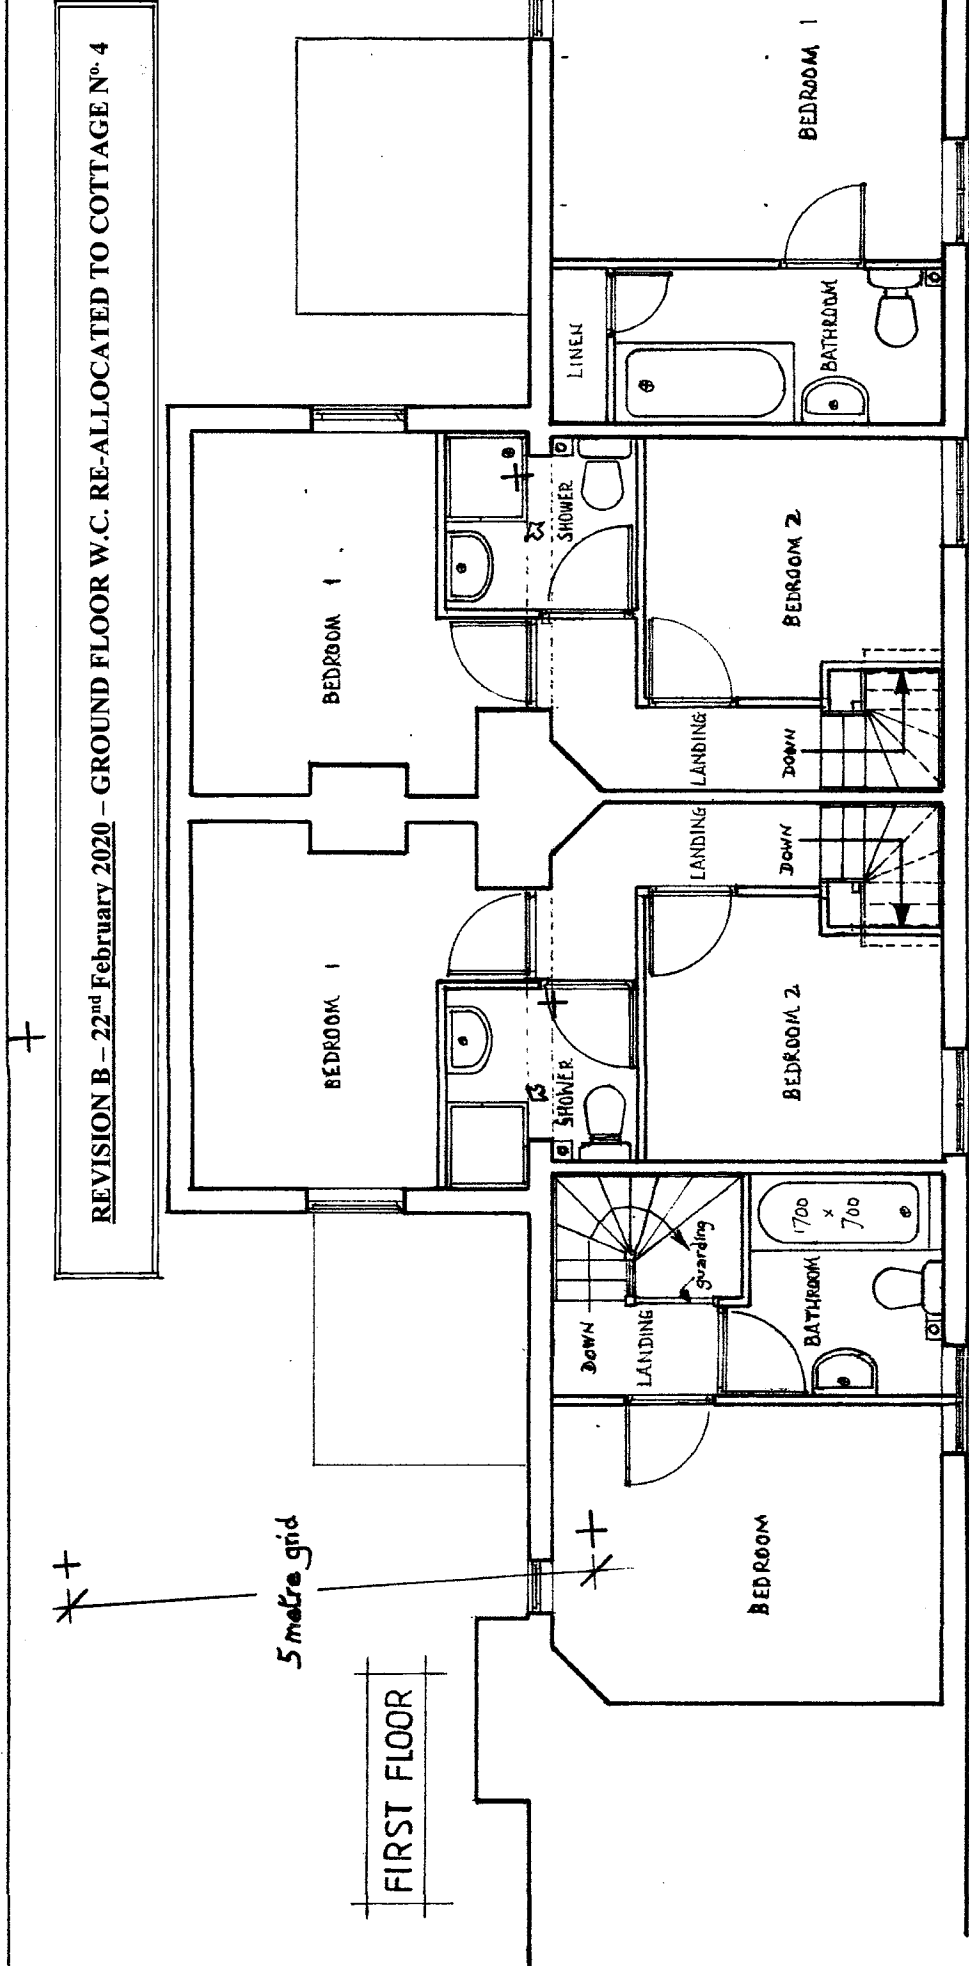

# GROUND & FIRST FLOOR PLANS AS PROPOSED

DRAWING No. CR-34 B

REDRAWN February 2020

Scale 1:50 at A2 size (landscape)

DO NOT SCALE BEFORE STARTING THE WORK. THE CONTRACTOR IS TO CHECK ALL DIMENSIONS ON SITE.

REVISION B - 22<sup>nd</sup> February 2020 - GROUND FLOOR W.C. RE-ALLOCATED TO COTTAGE N<sup>o</sup> 4

N<sup>o</sup> 6/7

N<sup>o</sup> 5

N<sup>o</sup> 4

N<sup>o</sup> 3